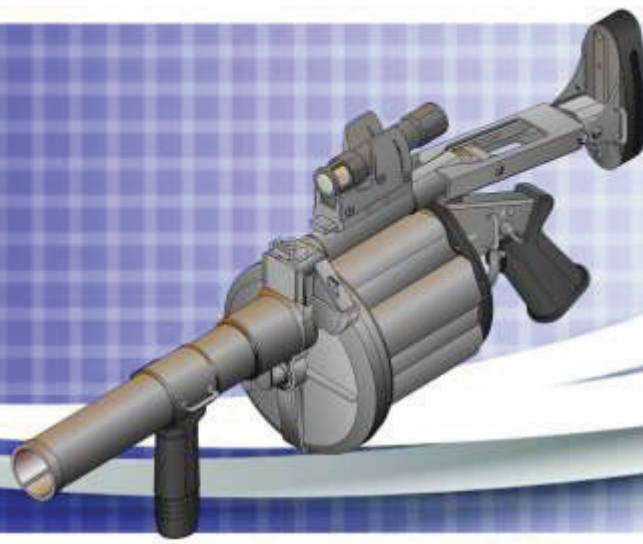

MILKOR
SOUTH AFRICA

MILKOR

37/38 AND 40mm Accessories

MILKOR CAN SUPPLY THE USERS OF ITS 37/38 AND 40mm WEAPONS WITH A WIDE RANGE OF SPECIALISED ACCESSORIES SUCH AS BATTLE JACKETS, WEAPON MOUNTS, SIGHTS, SUPPORT EQUIPMENT, TOOLS AND GAUGES

Mk 1/S/L Single Weapon Mount

Milkor Armson OEG Sight

MRGL Single Weapon Mount

Reflex Sights

Holsters

Mk 1/S/L Double Weapon Mount

Battle Jacket - Rear

Workshop Maintenance Tools and Gauges